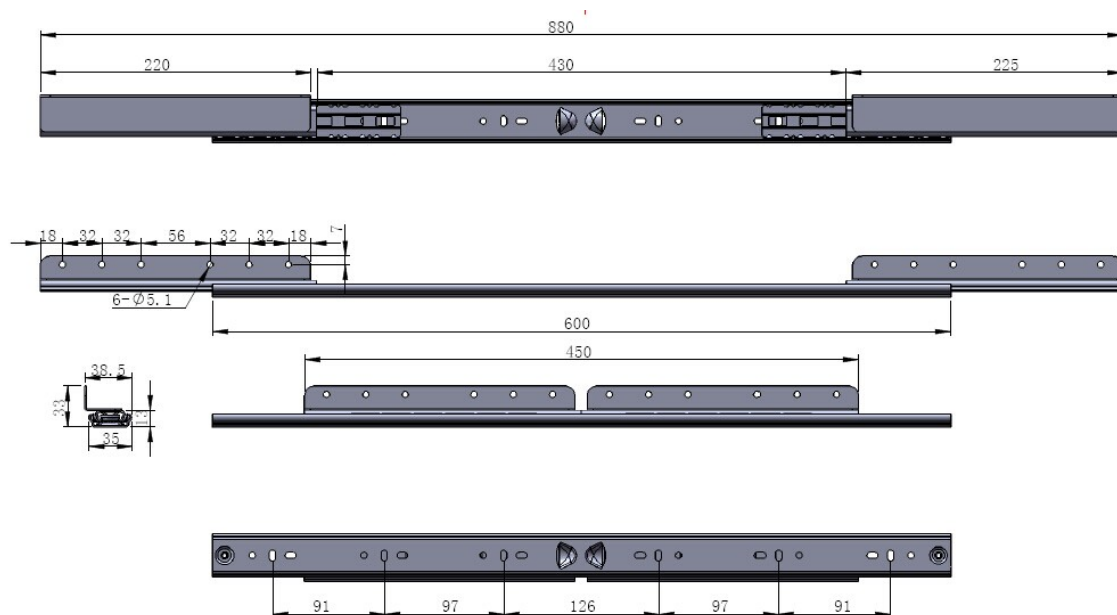

PRODUCT SHEET

Description:

Table Extension 9097-B, Opening 430mm, F/Sliding Top, BZP, Closed: 600mm, Wing Size:220mm, Total Length When Open:880mm, Load Capacity: 45 KG, Profile Height: 35mm, 1,5mm Steel,, Mounting Height:35mm

Item number:

24.05.013-1

Units	Box	Carton	HS Code	Barcode
Pair	1	10	8302420090	 5704866088497

SISO A/S
Mileparken 11
DK-2740 Skovlunde
Denmark
VAT: DK 24786013

Phone +45 45 830 900
www.siso.dk
siso@siso.dk